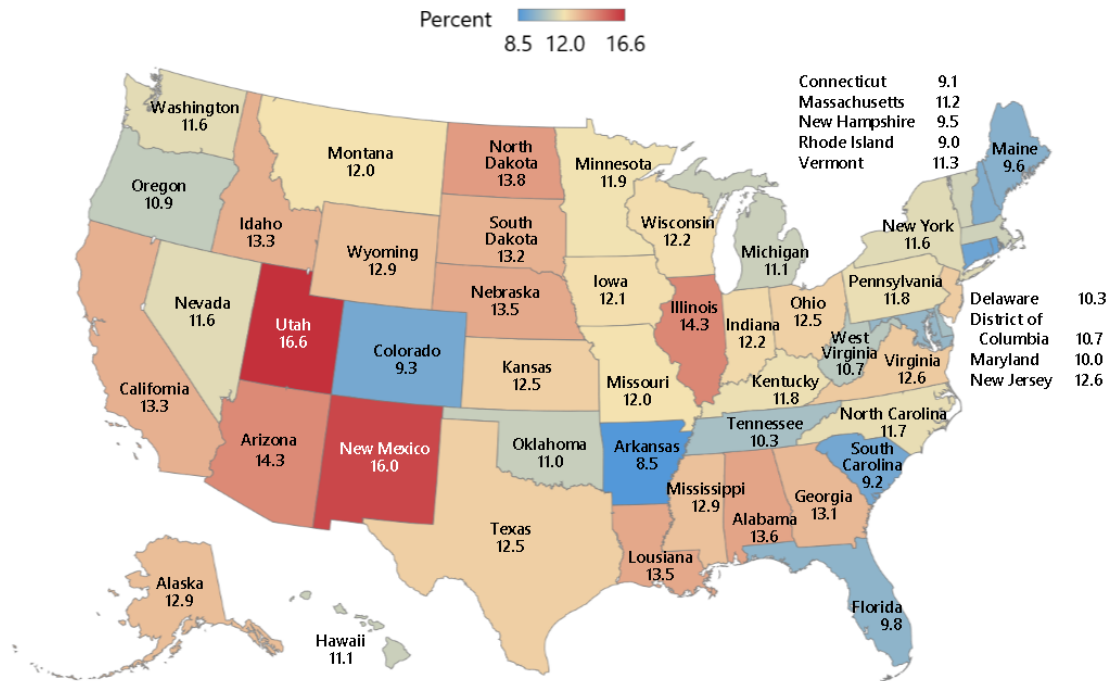

# FACT SHEET: Young Adult Citizens by State

## Young Adult Citizens by State

Percent of all adult citizens who were 18 to 24 years old in 2016

### What Does This Map Show?

In the nation as a whole, 12.0% of voting age civilian citizens were 18 to 24 years old in 2016. This map shows state variation in the percent of the electorate who were 18 to 24 years old. Above average states (proportionately more young voters) are shown in red, and below average states (proportionately fewer young voters) are shown in blue.

### States with Higher than Average Percent Young Adults (Red)

Utah had the highest proportion (16.6%) of all voting age citizens who were 18 to 24 years old in 2016. Other states with higher than average percent young adults included New Mexico (16.0%), Illinois (14.3%), and Arizona (14.3%).